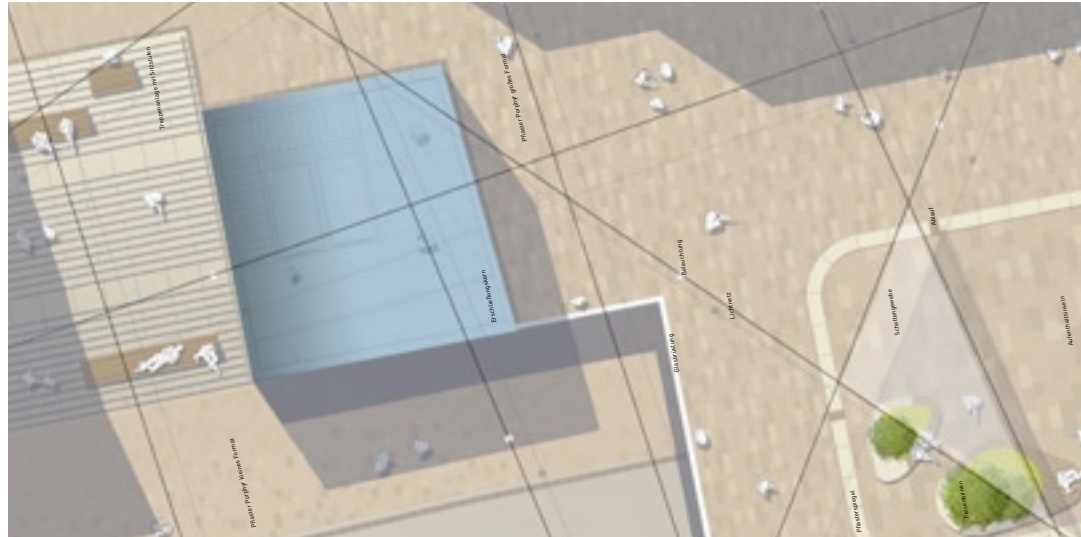

client
Municipality of Paderborn

size
0.5 ha

year of design
2011

The shopping center in the heart of the German city Paderborn, built in the 70s, has to undergo a major transformation in the near future. Part of this transformation is the public space called Königsplatz, situated on top of a parking garage, next to the old town. The municipality of Paderborn has launched a competition for the design of the public space. Hosper and Foundation 5+ Landscape Architects from Kassel have won the first prize in the competition with their proposal. The proposal includes both a design for the short term and a strategy for the long term.

A new identity for the Königsplatz

For the short term the proposal is to clean up the current square and to introduce a proper lighting plan. Because of the uncertainties in the planning and construction of the whole area, the design is flexible and kept simple. Above the square there is a net of lights, creating a starry sky in the evening. A series of moveable seating elements gives new identity to the square. The seating elements are decorated with wood and light the plaza floor of the Königsplatz. They also function as a container for trees

Strategy for the long term

For the long term Hosper and Foundation 5+ suggest to demolish parts of the parking deck in order to restore the original street pattern. The Königstraße, once an important shopping street and now a dark, covered parking street, is the shining example of that strategy. At the place where the deck is removed, a staircase makes a beautiful edge to the Königstraße and at the same time provides access to the renewed Königsplatz.

design of square

design of square by night

seating elements